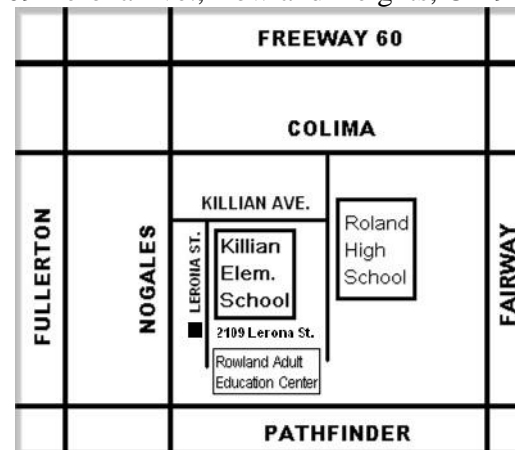

Sunday Worship

Breaking of Bread

Edification Class

Praise and Worship

Message Sharing

Love Feast

Location: **齊霖之家 Killian House**

2109 Lerona Ave., Rowland Heights, CA 91748